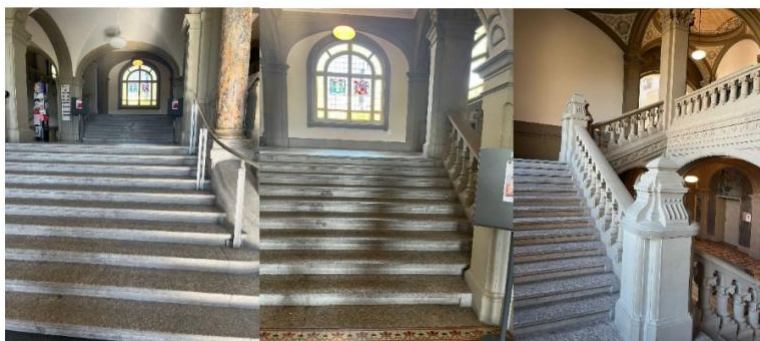

Directions to the Kuppelraum of the University of Bern

Address: Main building University of Bern, Hochschulstrasse 4, 3012 Bern
Room number: 501
Floor: 5th floor

When arriving **by train**:

Leave the platform via the platform underpass, not in direction of the stores, but in direction of platform 12/13. At the end of the underpass, there are elevators that take you all the way up directly to “Grosse Schanze”.

When arriving at the “Welle” (Overpass) take the stairs on the north side and follow the directions on the map above.

When arriving **by car**:

Use the “Bahnhof Parking” and take the elevator from the parking to the top floor “Grosse Schanze”. Then follow the directions on the map above.

When you arrived at **Grosse Schanze**, you are just a few steps away from the main building of the University of Bern.

Enter the main building through the main entrance, not through side entrances:

Go up the **stairs** to the **second floor**, keeping to the right.

From the second floor you can either take the **elevator or the stairs to the “Kuppelraum”**:

Climb the stairs to the top or take the lift to floor “K”. You are now in the **reception area of the dome room. Welcome!**