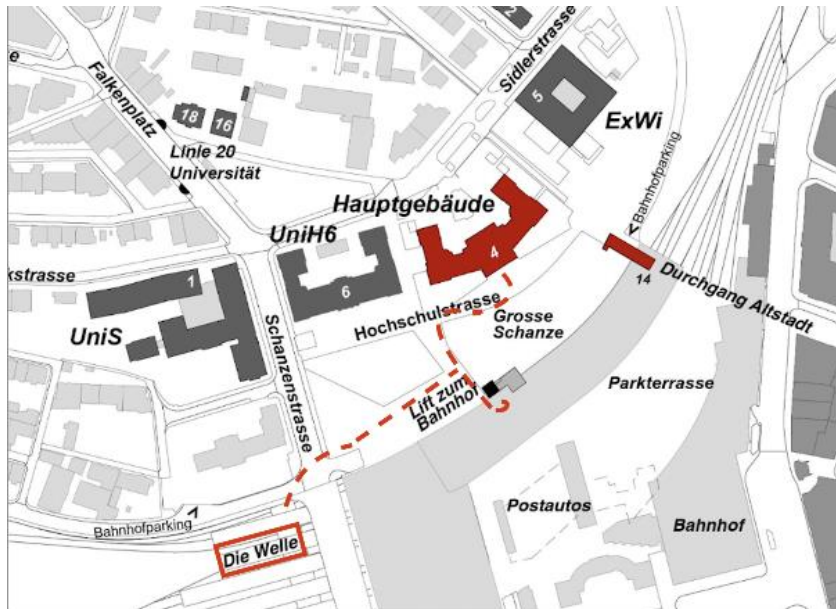

Directions to the Kuppelraum of the University of Bern

Address: Main building University of Bern, Hochschulstrasse 4, 3012 Bern
Room number: 501
Floor: 5th floor

When arriving **by train**:

Leave the platform via the platform underpass, not in direction of the stores, but in direction of platform 12/13. At the end of the underpass, there are elevators that take you all the way up directly to “Grosse Schanze”.

When arriving at the “Welle” (Overpass) take the stairs on the north side and follow the directions on the map above.

When arriving **by car**:

Use the “Bahnhof Parking” and take the elevator from the parking to the top floor “Grosse Schanze”. Then follow the directions on the map above.

When you arrived at **Grosse Schanze**, you are just a few steps away from the main building of the University of Bern.

Enter the main building through the main entrance, not through side entrances:

Go up the **stairs** to the **second floor**, keeping to the right.